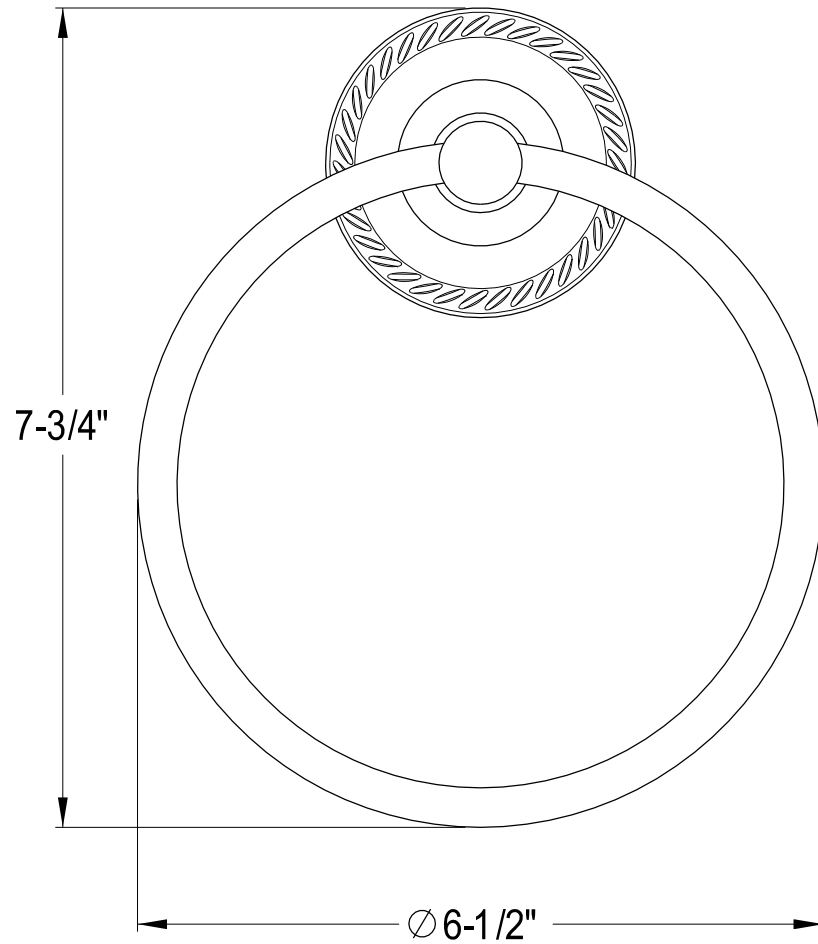

# BA911C,PB,ORB,SN

24" Towel Bar

# BA914C,ORB,SN

Towel Ring

# BA91 8C, ORB, SN

Toilet Paper Holder